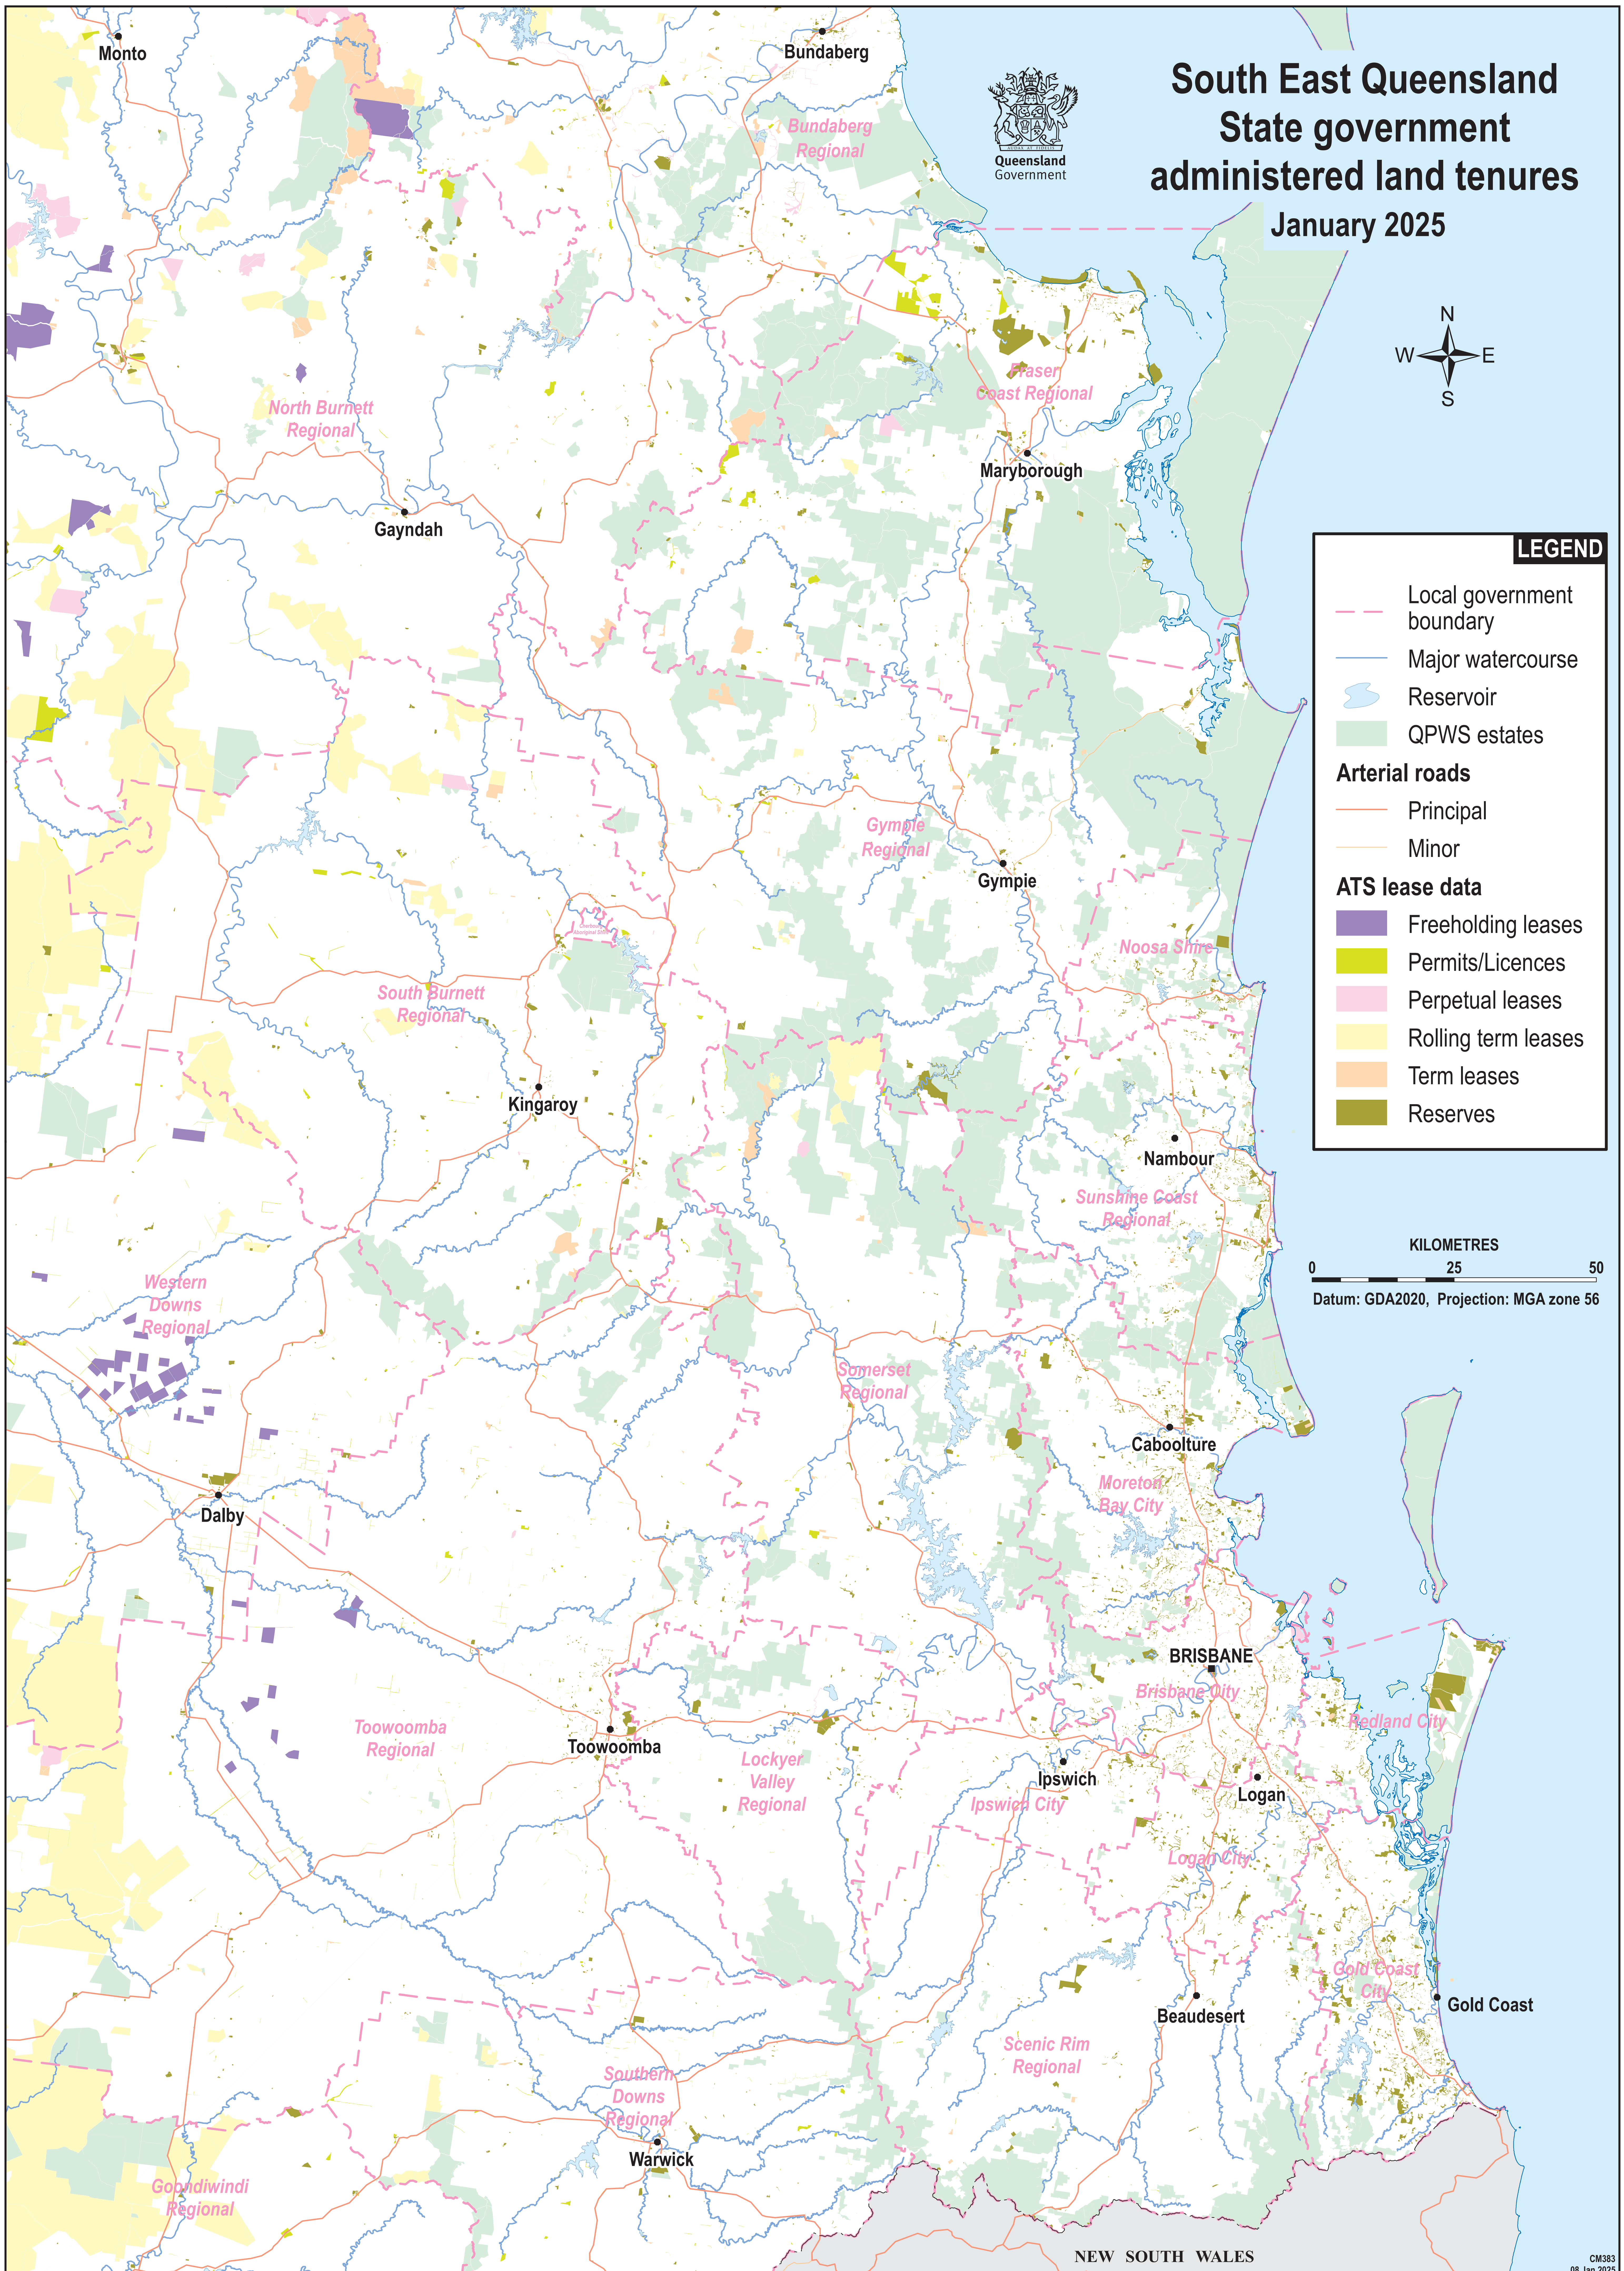

South East Queensland State government administered land tenures January 2025

LEGEND

- --- Local government boundary
- --- Major watercourse
- --- Reservoir
- --- QPWS estates
- **Arterial roads**
  - --- Principal
  - --- Minor
- **ATS lease data**
  - --- Freeholding leases
  - --- Permits/Licences
  - --- Perpetual leases
  - --- Rolling term leases
  - --- Term leases
  - --- Reserves

0 25 50
KILOMETRES
Datum: GDA2020, Projection: MGA zone 56

NEW SOUTH WALES