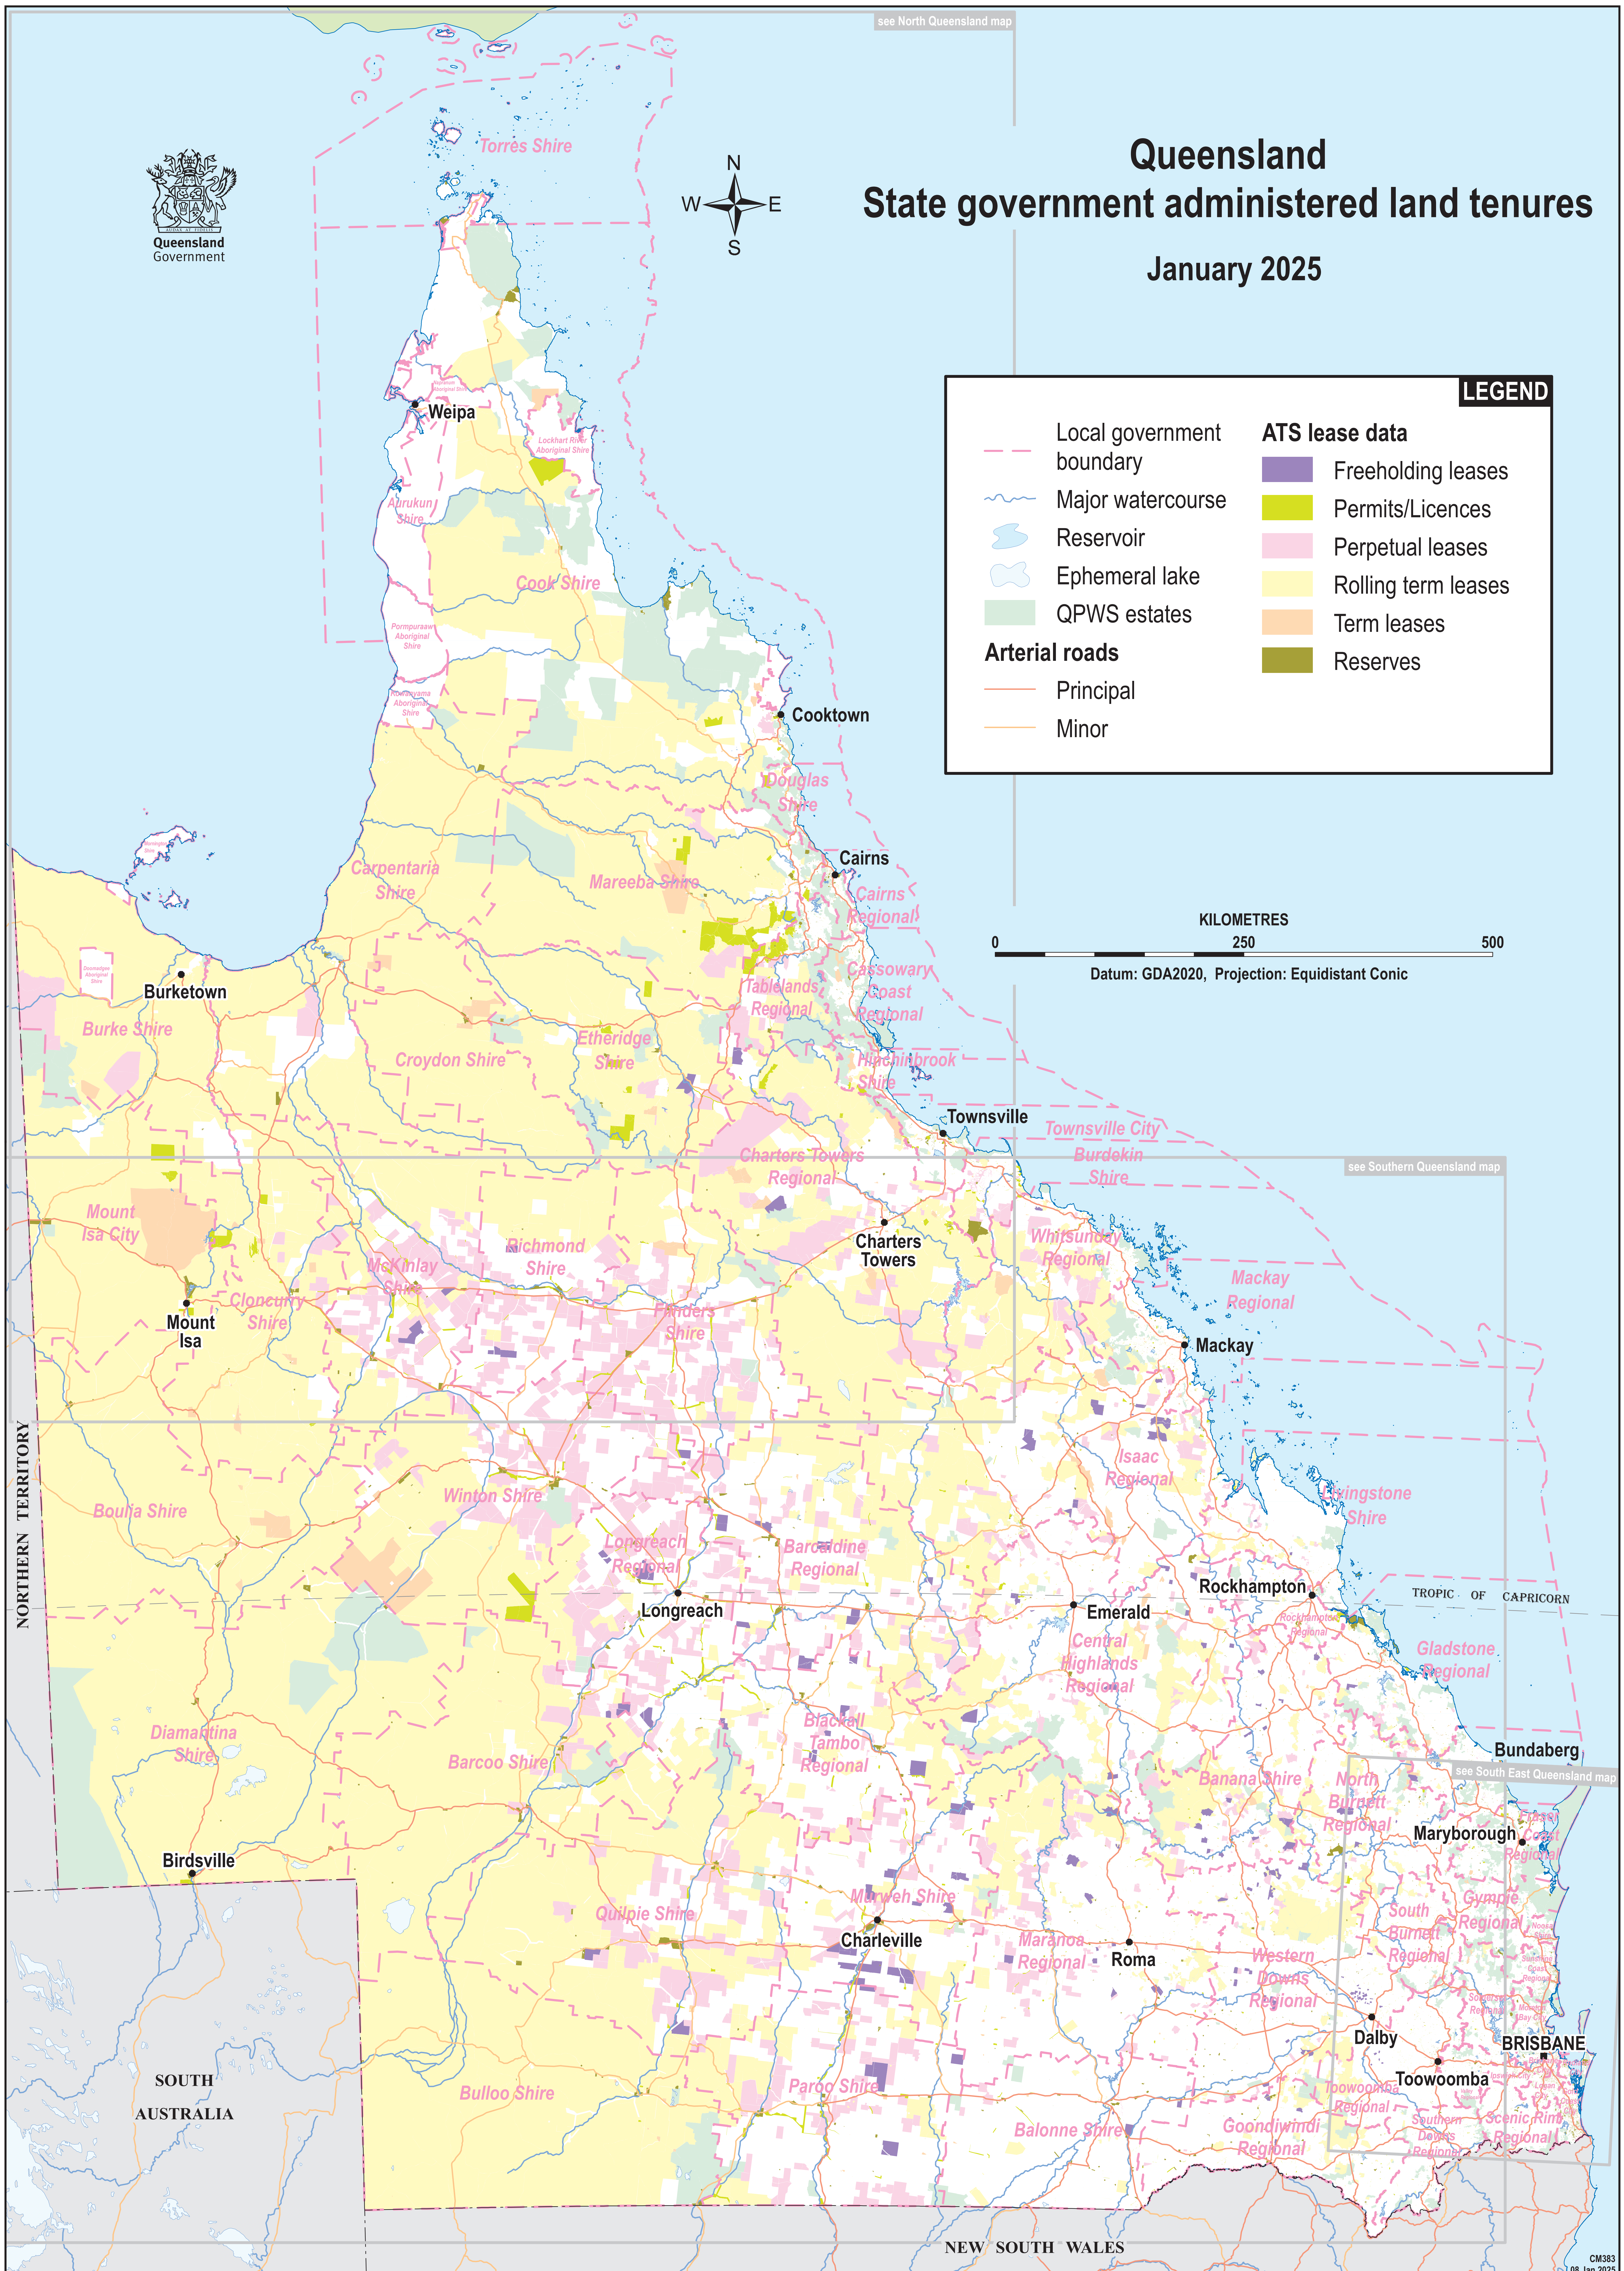

# Queensland State government administered land tenures

## January 2025

**LEGEND**

Local government boundary	<b>ATS lease data</b>
Major watercourse	Freeholding leases
Reservoir	Permits/Licences
Ephemeral lake	Perpetual leases
QPWS estates	Rolling term leases
<b>Arterial roads</b>	Term leases
Principal	Reserves
Minor	

0 250 500  
KILOMETRES  
Datum: GDA2020, Projection: Equidistant Conic

NORTHERN TERRITORY

SOUTH AUSTRALIA

NEW SOUTH WALES

0 50 100 150 200 250  
KILOMETRES  
Datum: GDA2020, Projection: Equidistant Conic

NORTHERN TERRITORY