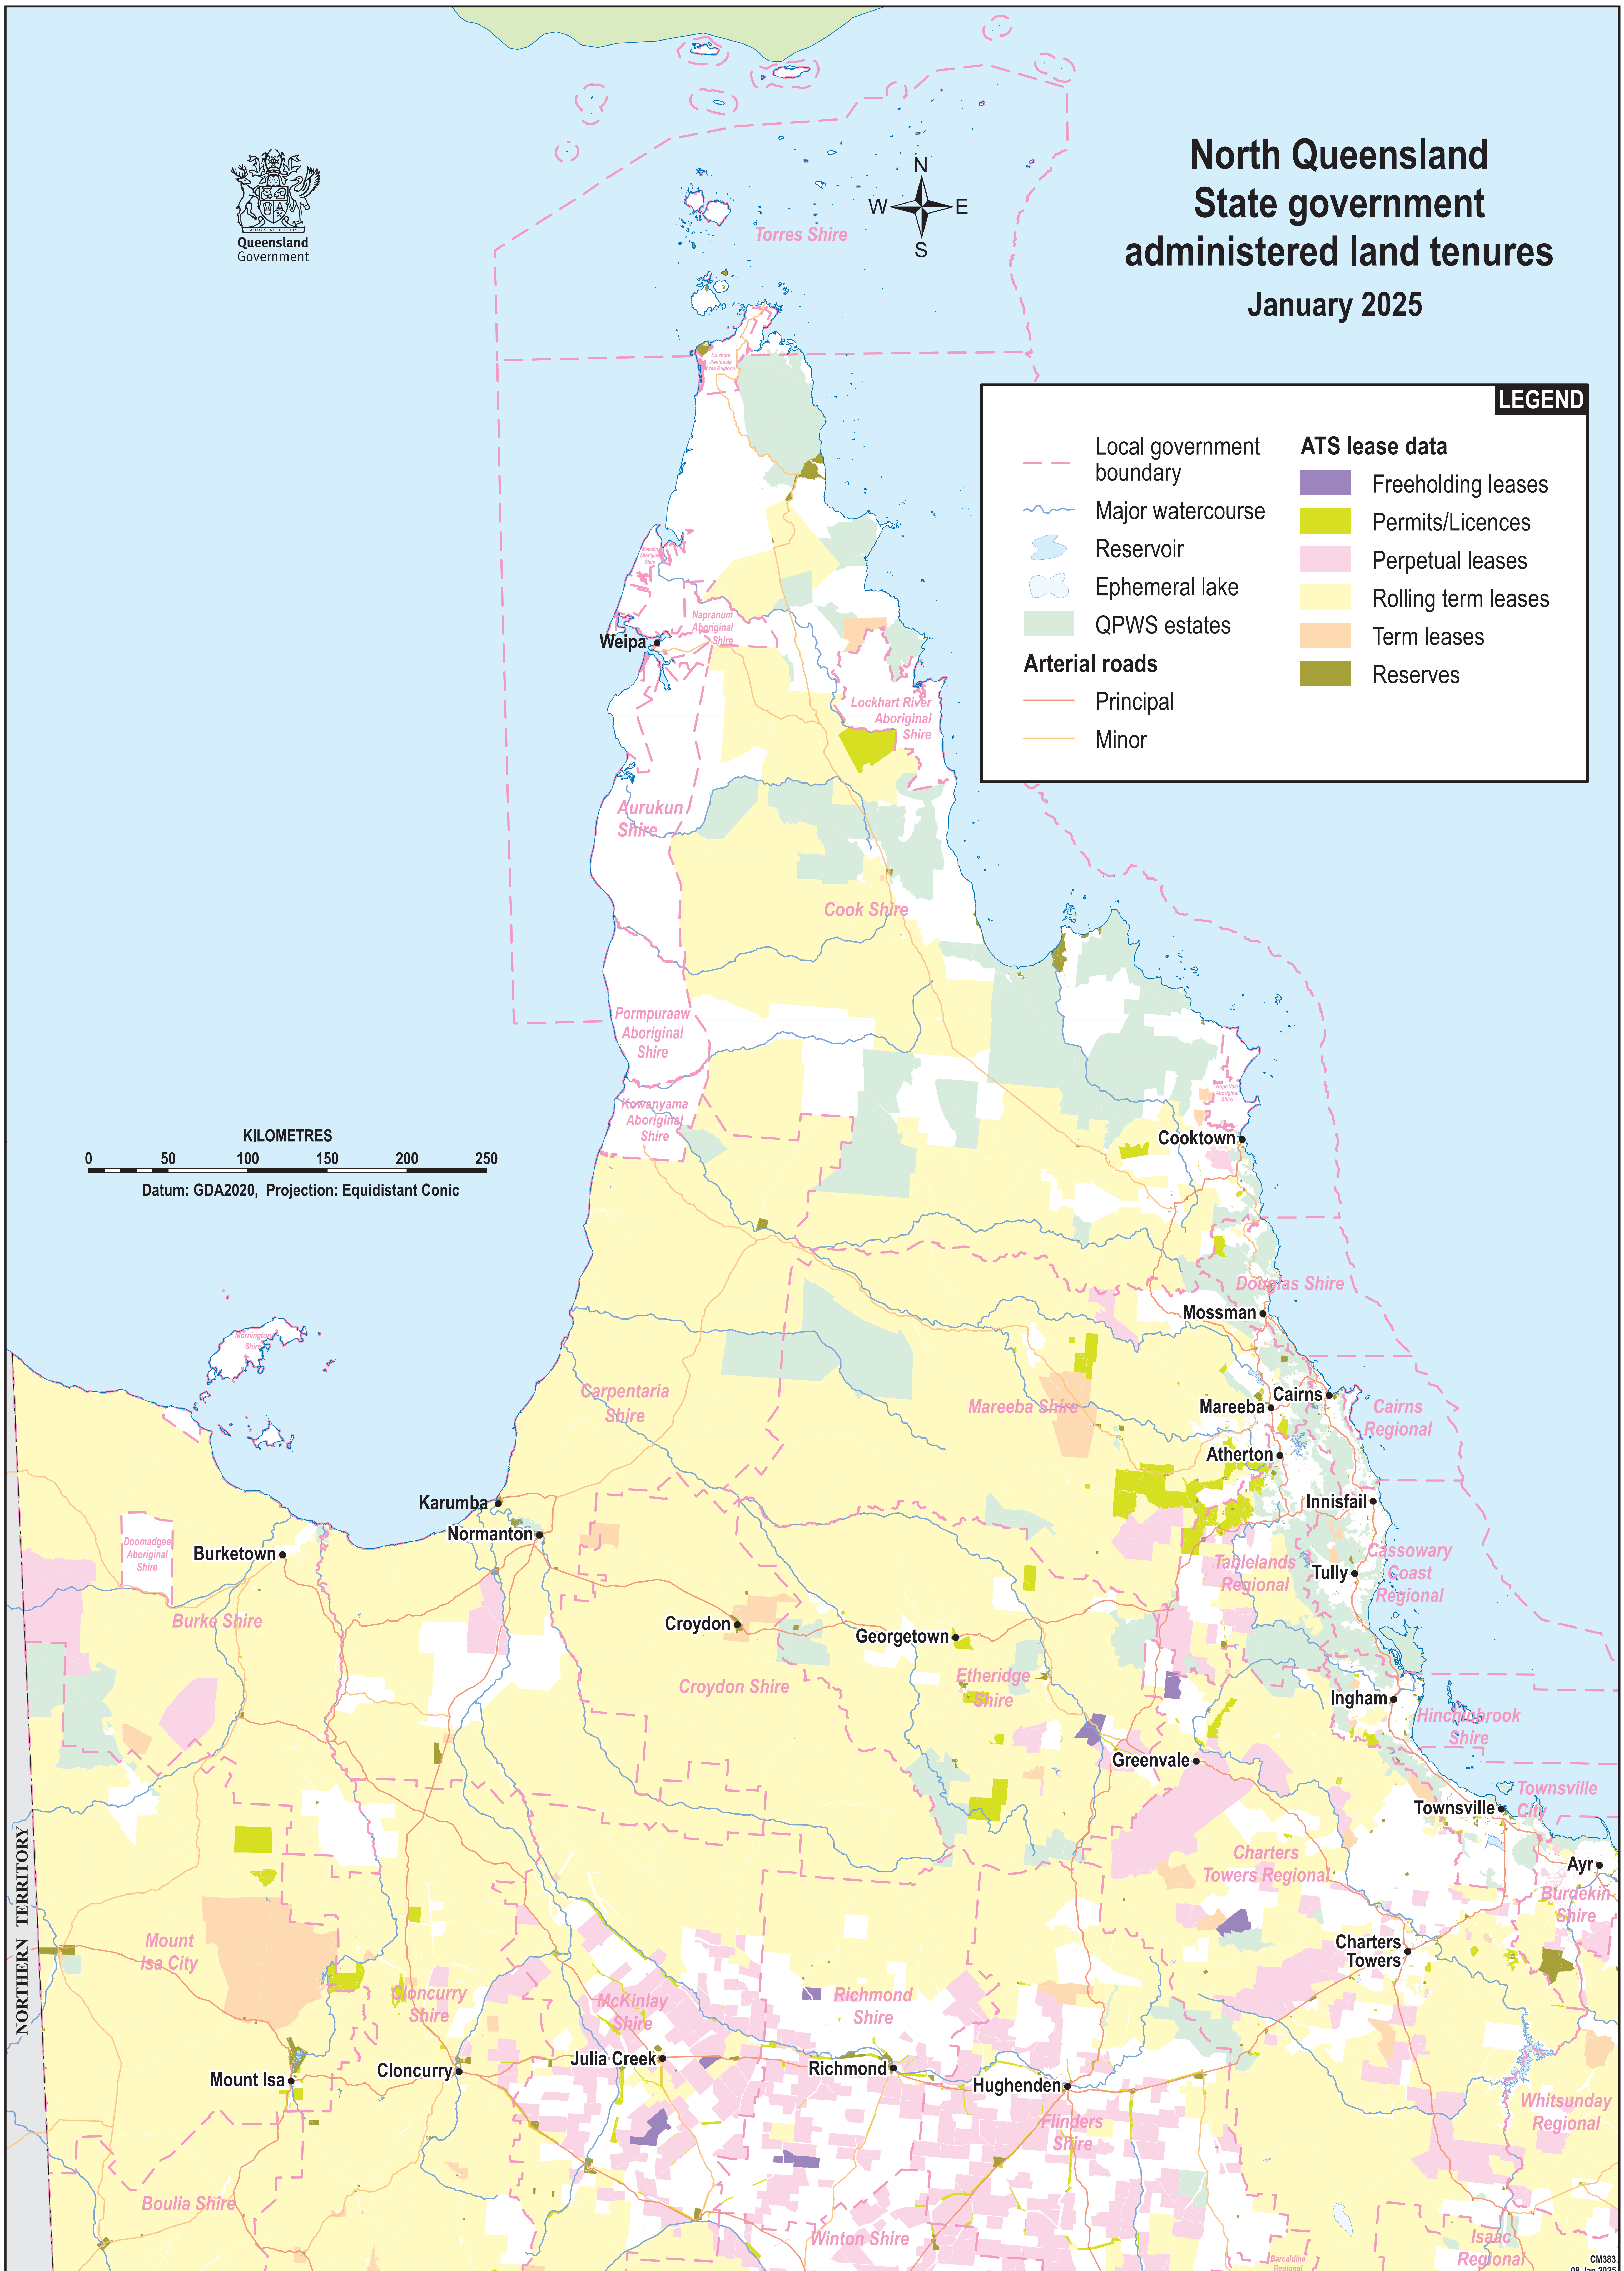

# Queensland State government administered land tenures

0 250 500  
KILOMETRES  
Datum: GDA2020, Projection: Equidistant Conic

NORTHERN TERRITORY

SOUTH AUSTRALIA

NEW SOUTH WALES

# North Queensland State government administered land tenures

0 50 100 150 200 250  
KILOMETRES  
Datum: GDA2020, Projection: Equidistant Conic

NORTHERN TERRITORY