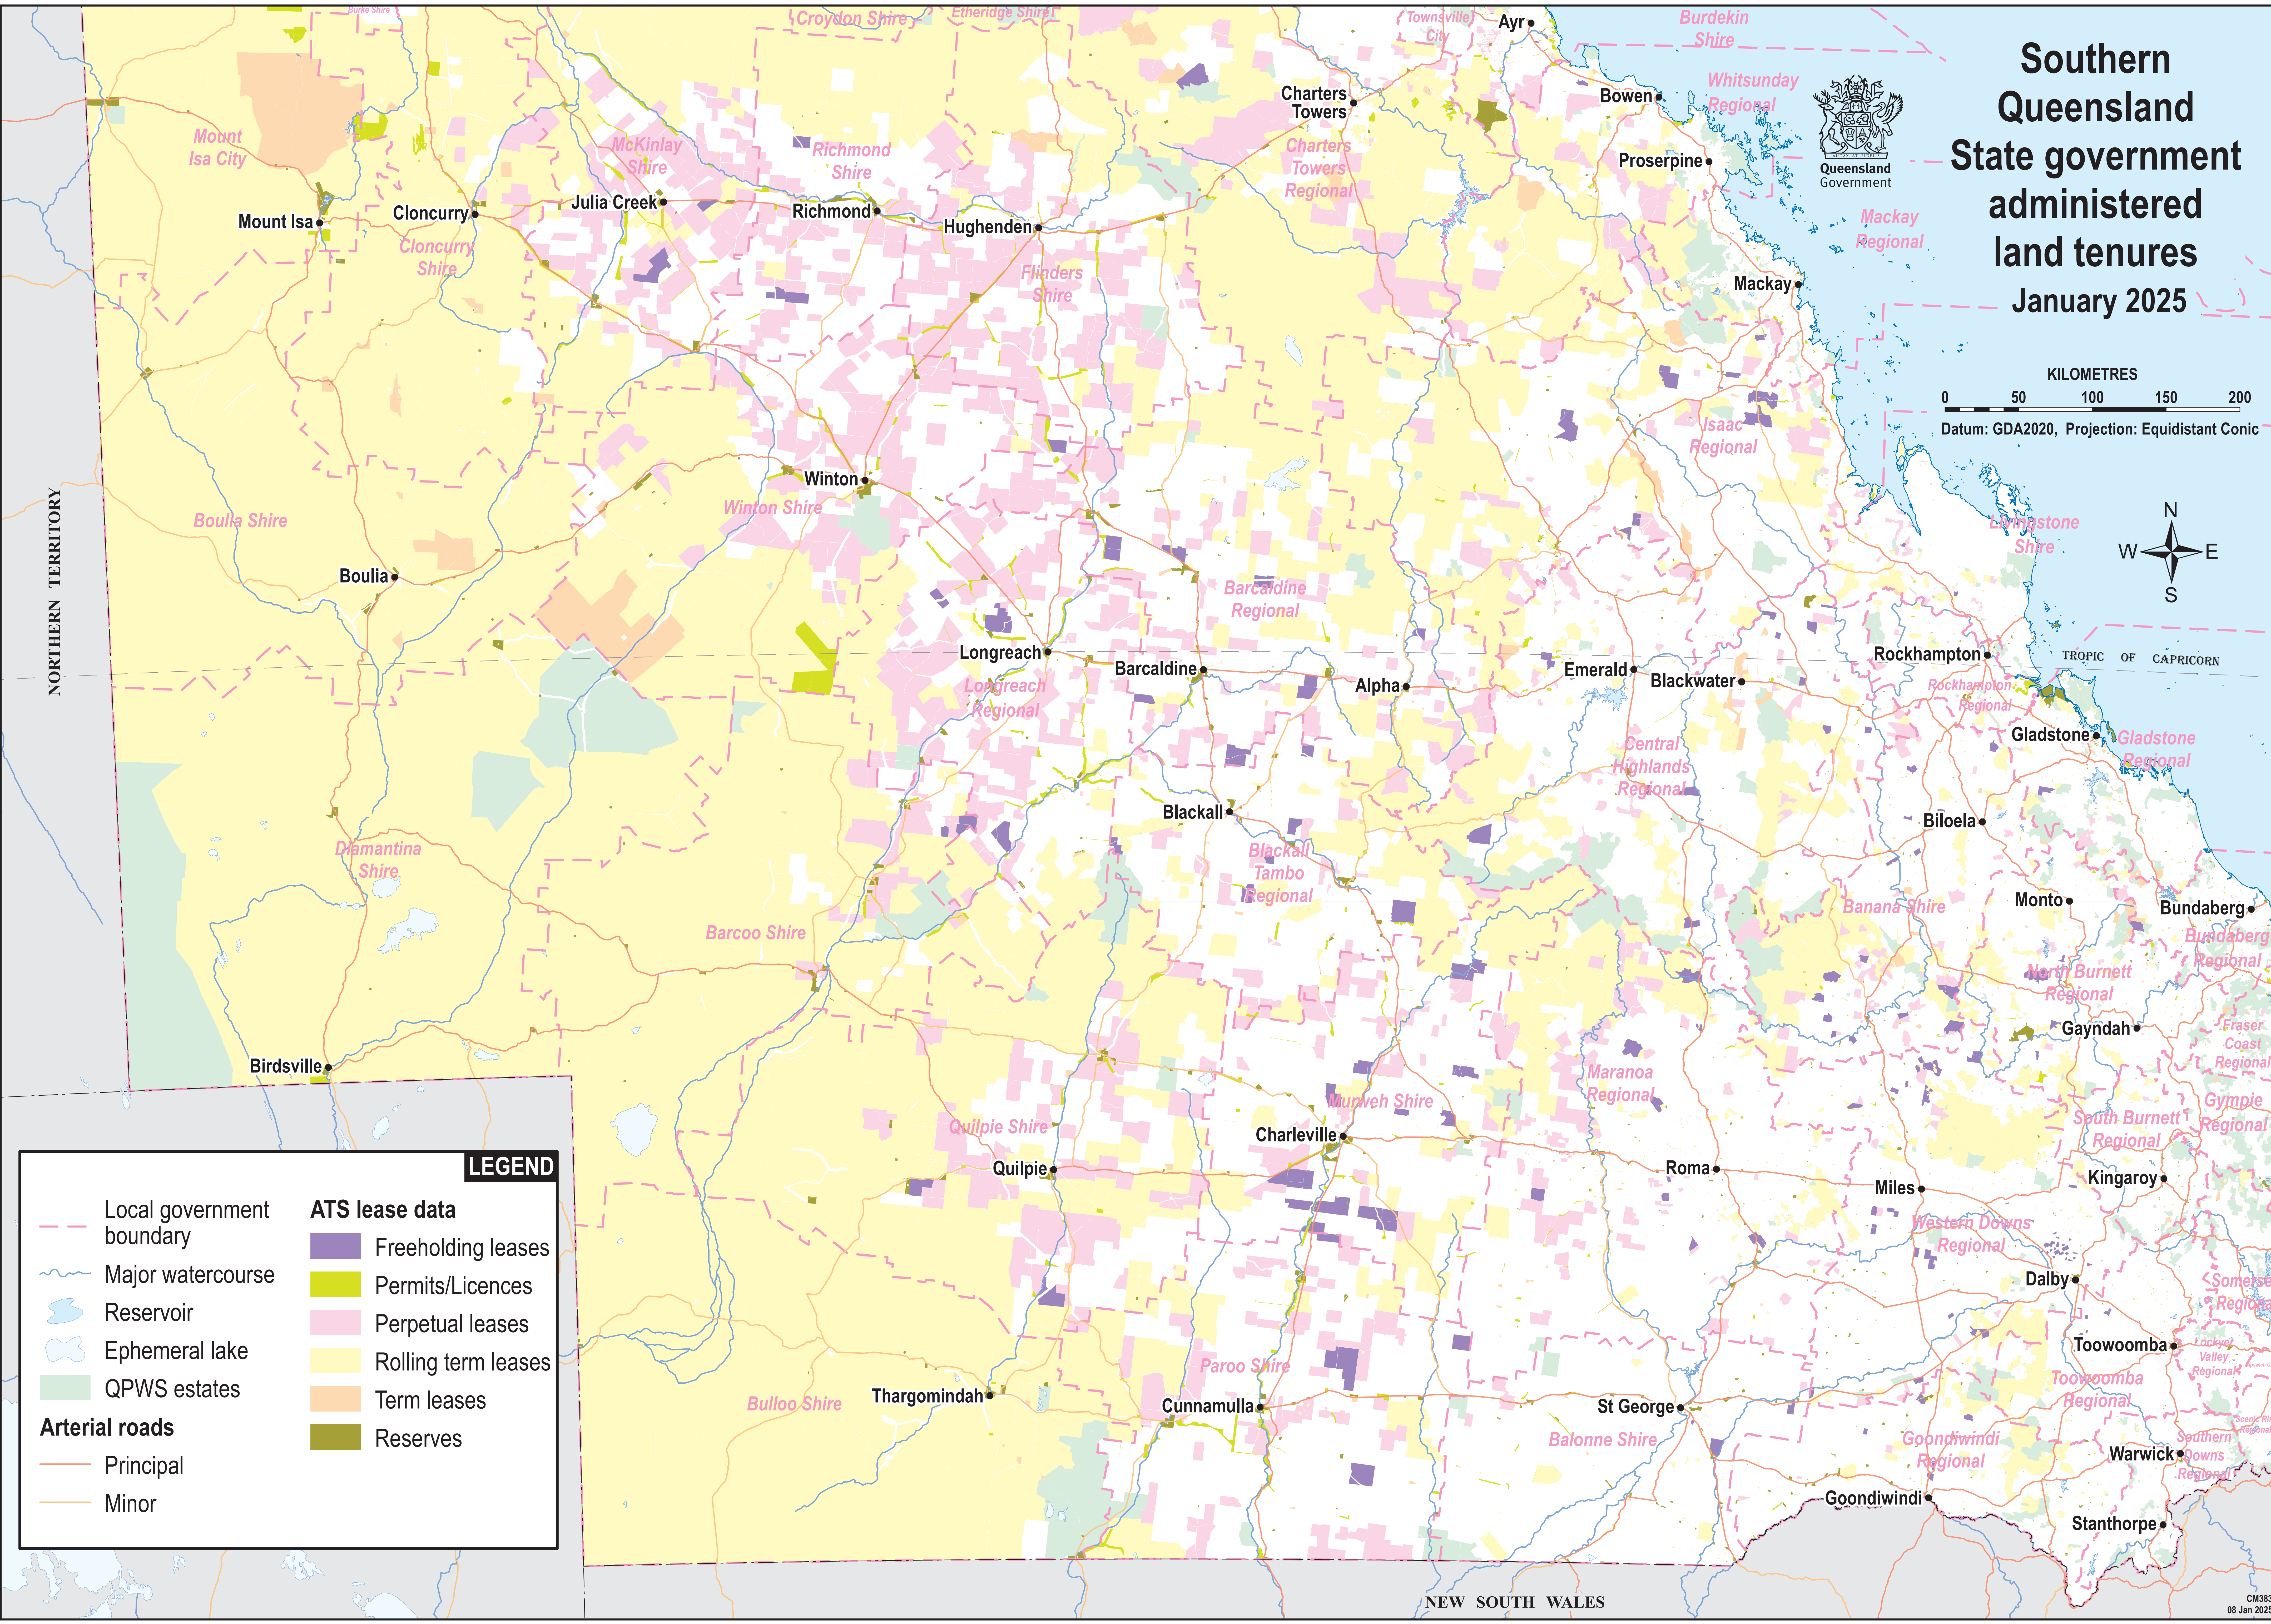

Southern Queensland State government administered land tenures

January 2025

LEGEND	
	Local government boundary
	Major watercourse
	Reservoir
	Ephemeral lake
	QPWS estates
	Arterial roads
	Principal
	Minor
	Freeholding leases
	Permits/Licences
	Perpetual leases
	Rolling term leases
	Term leases
	Reserves

NEW SOUTH WALES